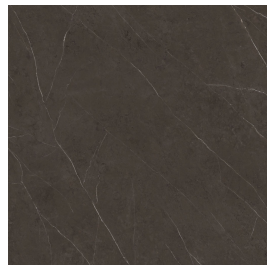

moods

Play
Wonder
Imagine
Discover

XLight Marble

Kleuren

calacatta green

aria white

glem white

fiori di bosco

liem grey

liem dark

orobico dark

nylo noir

calacatta gold

taj mahal

paonazzo biondo

viola blue