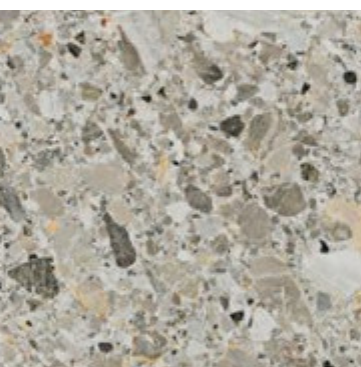

It is a unique and distinctive stone known for its characteristic appearance, which consists of a dense mix of pebbles, cobbles, and other rock fragments embedded in a cementitious matrix.

moods

**Play
Wonder
Imagine
Discover**